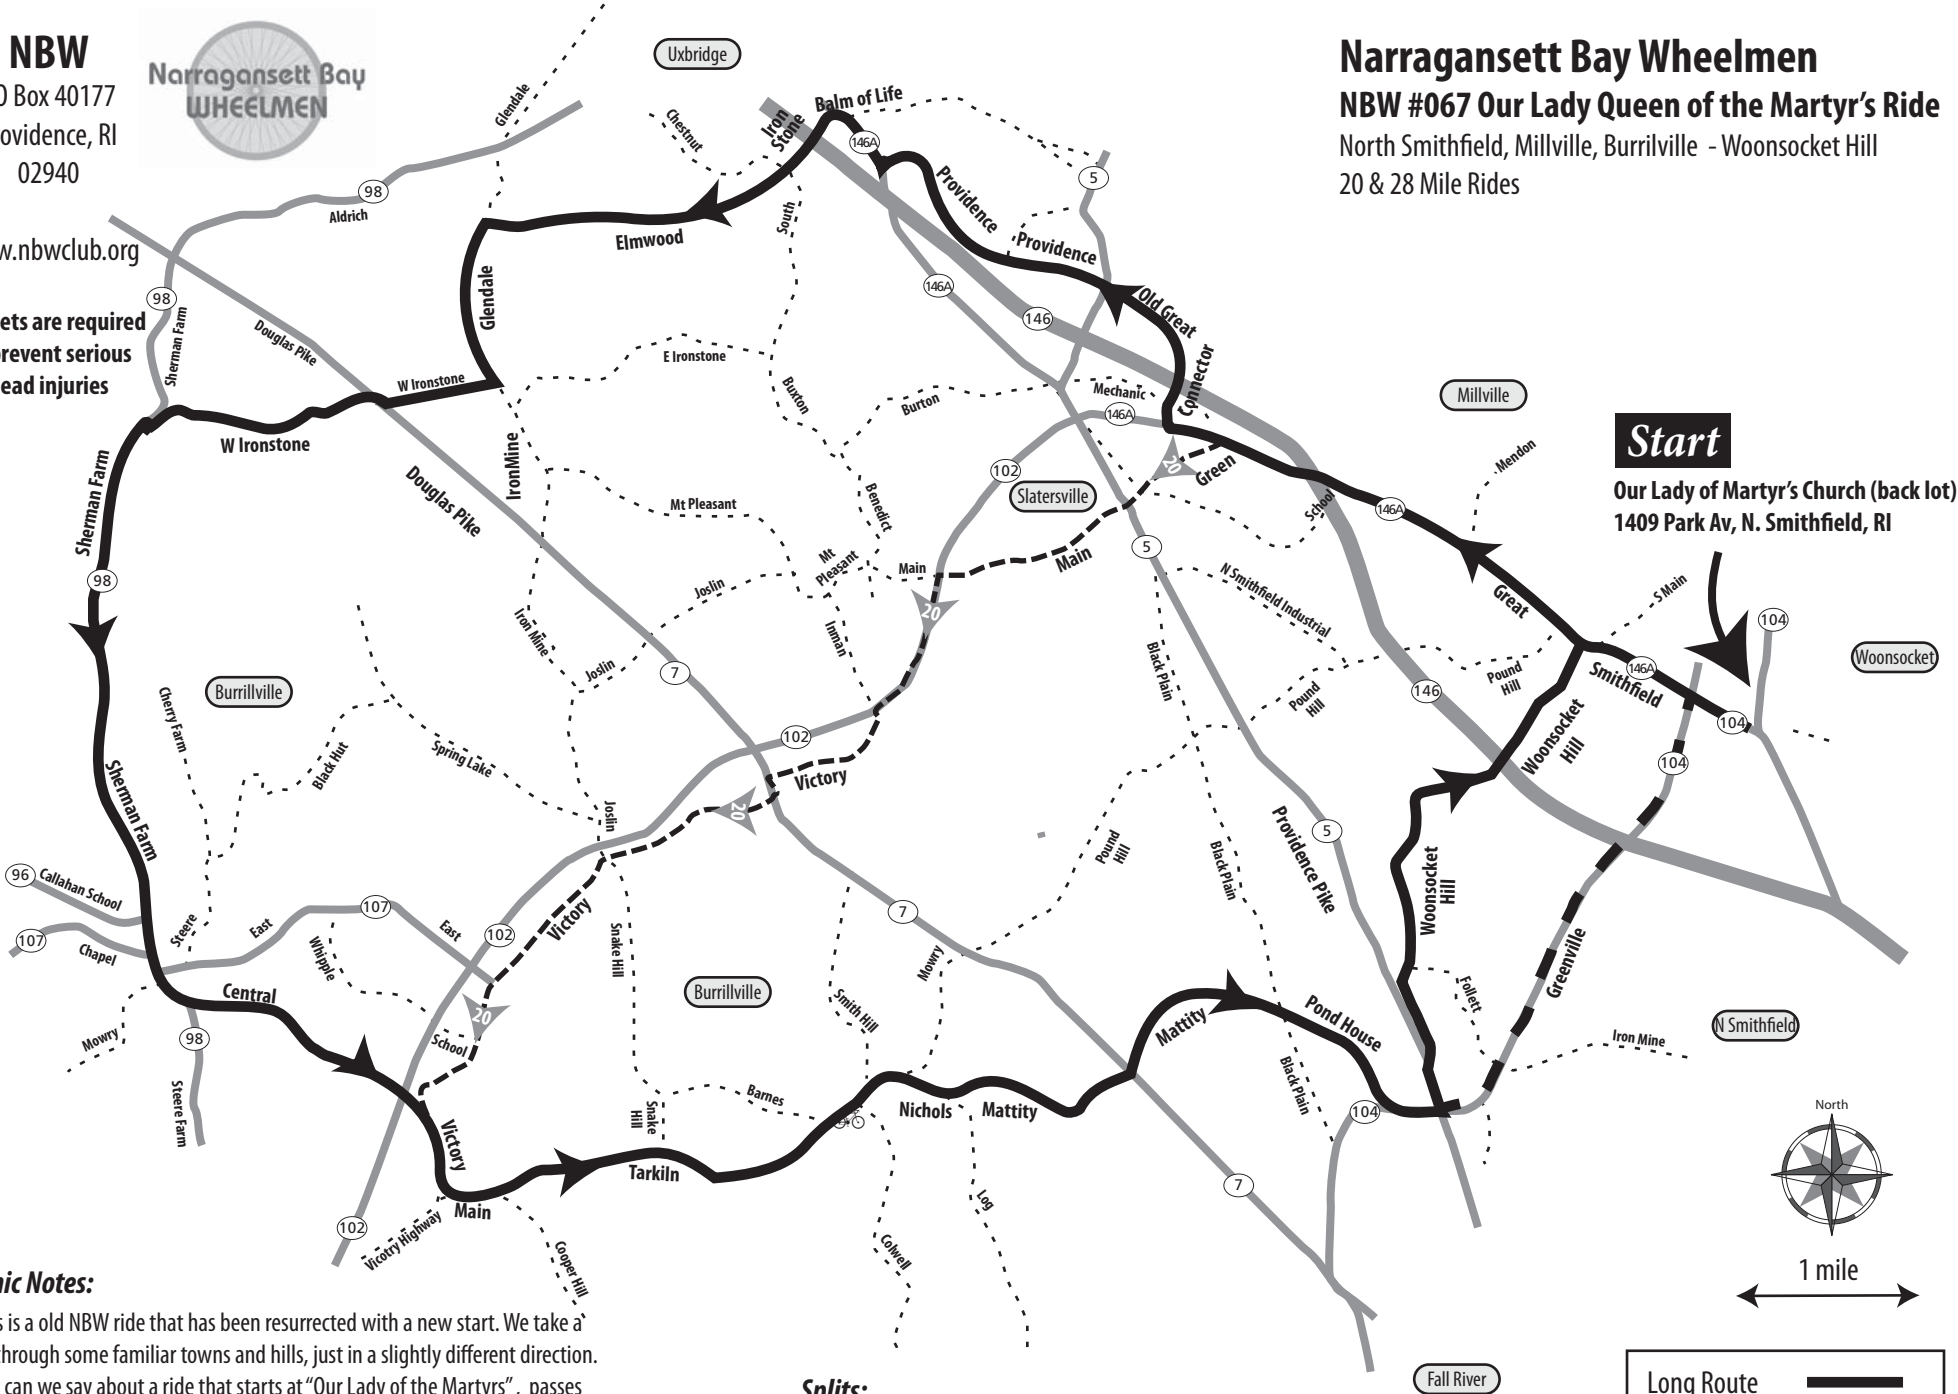

NBW

PO Box 40177
Providence, RI
02940

Narragansett Bay Wheelmen

NBW #067 Our Lady Queen of the Martyr's Ride

North Smithfield, Millville, Burrillville - Woonsocket Hill
20 & 28 Mile Rides

www.nbwclub.org

Helmets are required
to prevent serious
head injuries

Start
Our Lady of Martyr's Church (back lot)
1409 Park Av, N. Smithfield, RI

Scenic Notes:

This is an old NBW ride that has been resurrected with a new start. We take a spin through some familiar towns and hills, just in a slightly different direction. What can we say about a ride that starts at "Our Lady of the Martyrs", passes through Burrillville at the halfway point, and then asks of us how do we choose to finish this year? Do we do Woonsocket Hill, or Greenville Rd? Are we climbers, or sprinters. Does youth win, or experience? Are our legs still strong, or are we riders with wisdom. The choice is yours

Splits:

20 splits at 3.1 miles, turning left onto Green St
28 follow the thick black line

version 2020/01/18 (ts) not responsible for typographical errors

Long Route	
Shorter Routes	
Major Highway	
Minor Highway	
Cross Streets	