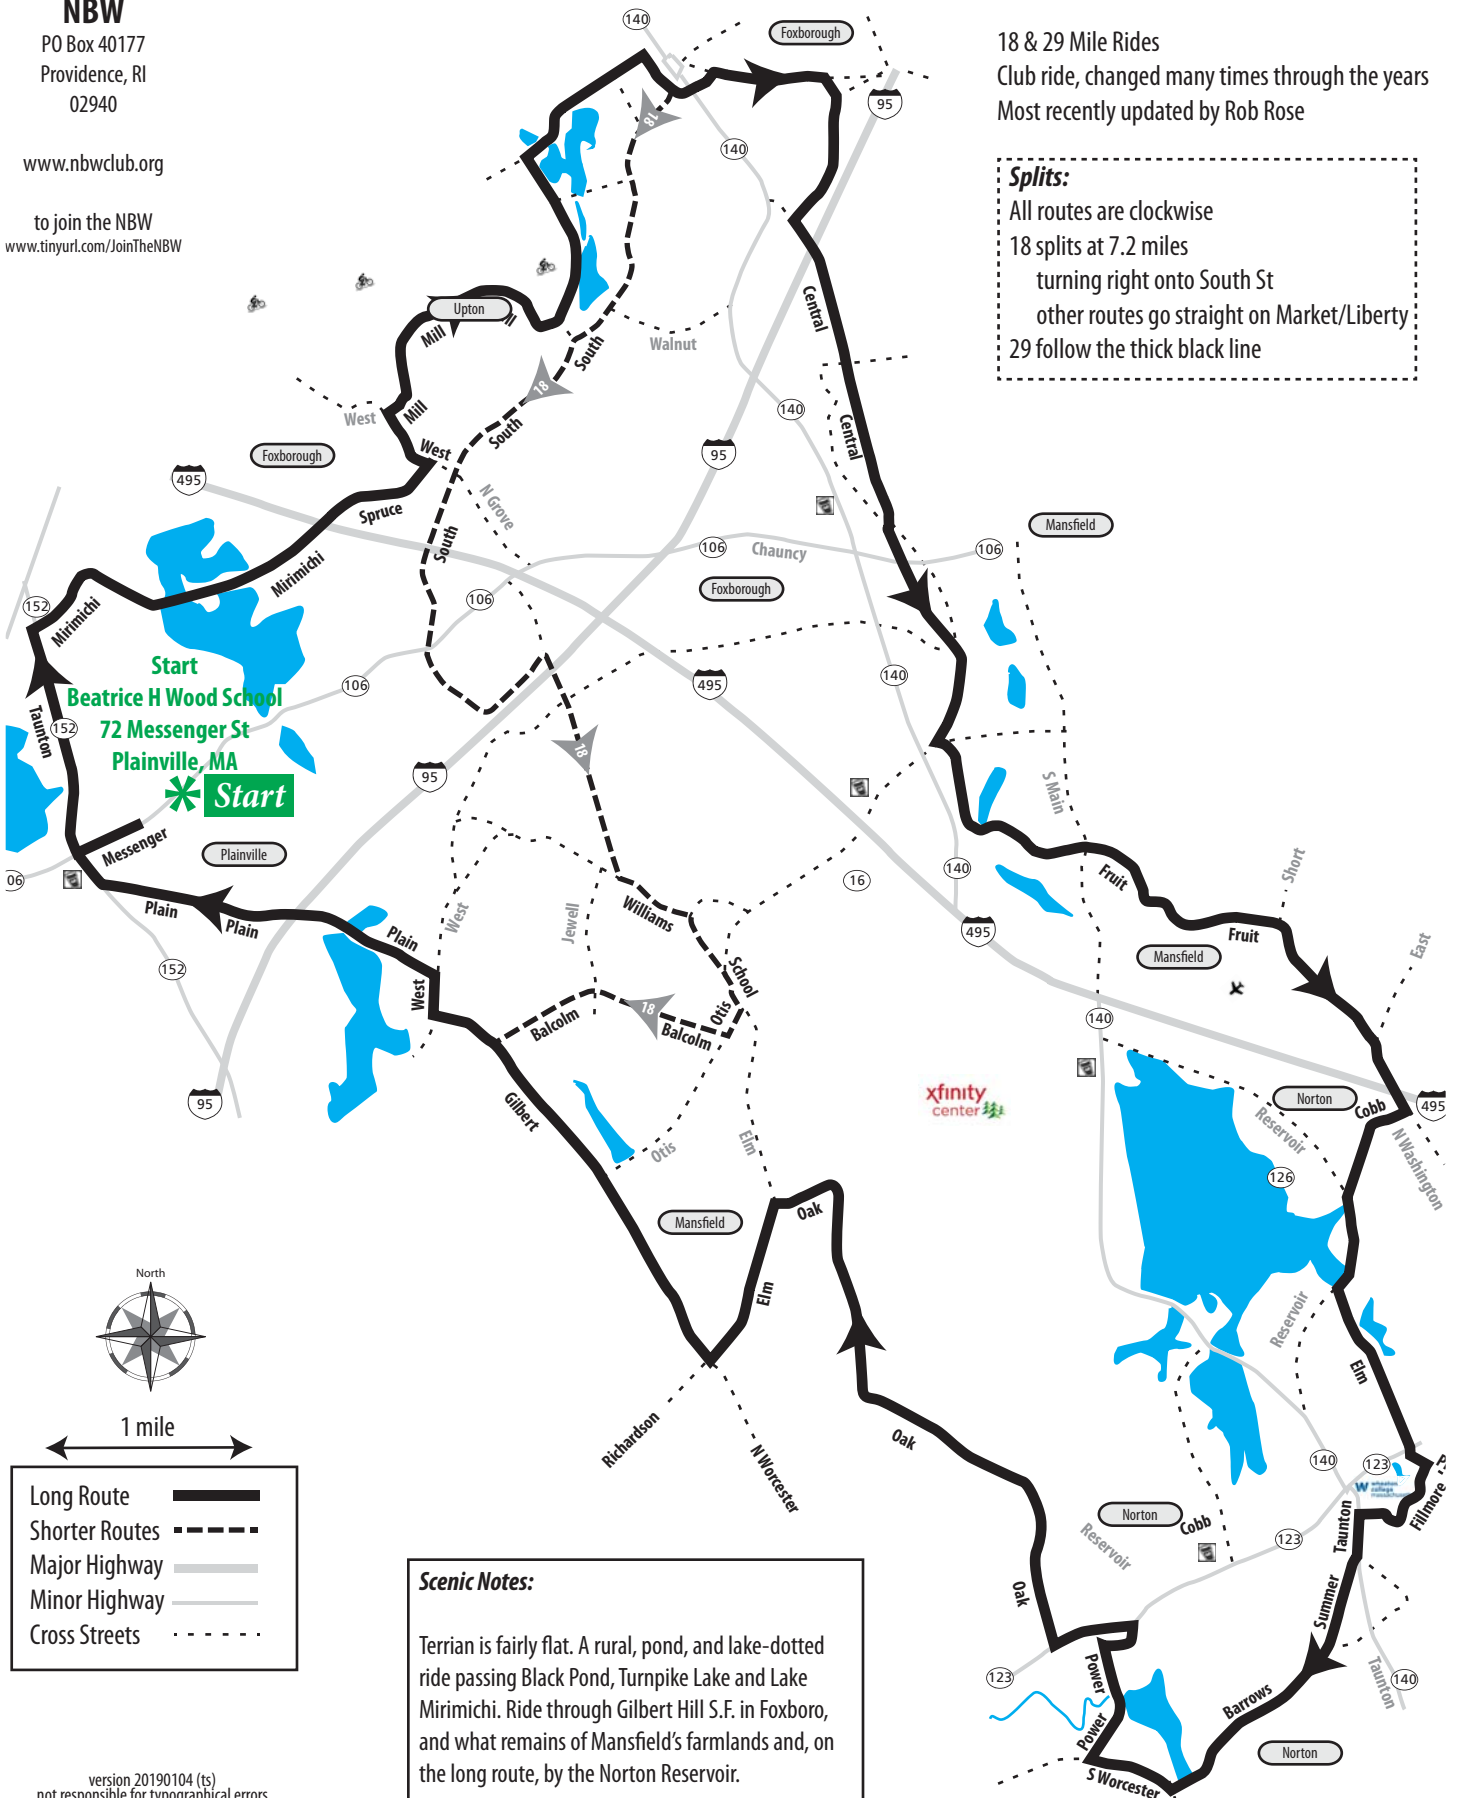

Narragansett Bay
WHEELMEN

NBW

PO Box 40177
Providence, RI
02940

www.nbwclub.org

to join the NBW
www.tinyurl.com/JoinTheNBW

Narragansett Bay Wheelmen NBW 066 Triboro Tour

Plainville - Foxboro - Mansfield - North Attleboro

18 & 29 Mile Rides

Club ride, changed many times through the years

Most recently updated by Rob Rose

Splits:

All routes are clockwise

18 splits at 7.2 miles

turning right onto South St

other routes go straight on Market/Liberty

29 follow the thick black line

Scenic Notes:
Terrain is fairly flat. A rural, pond, and lake-dotted ride passing Black Pond, Turnpike Lake and Lake Mirimichi. Ride through Gilbert Hill S.F. in Foxboro, and what remains of Mansfield's farmlands and, on the long route, by the Norton Reservoir.