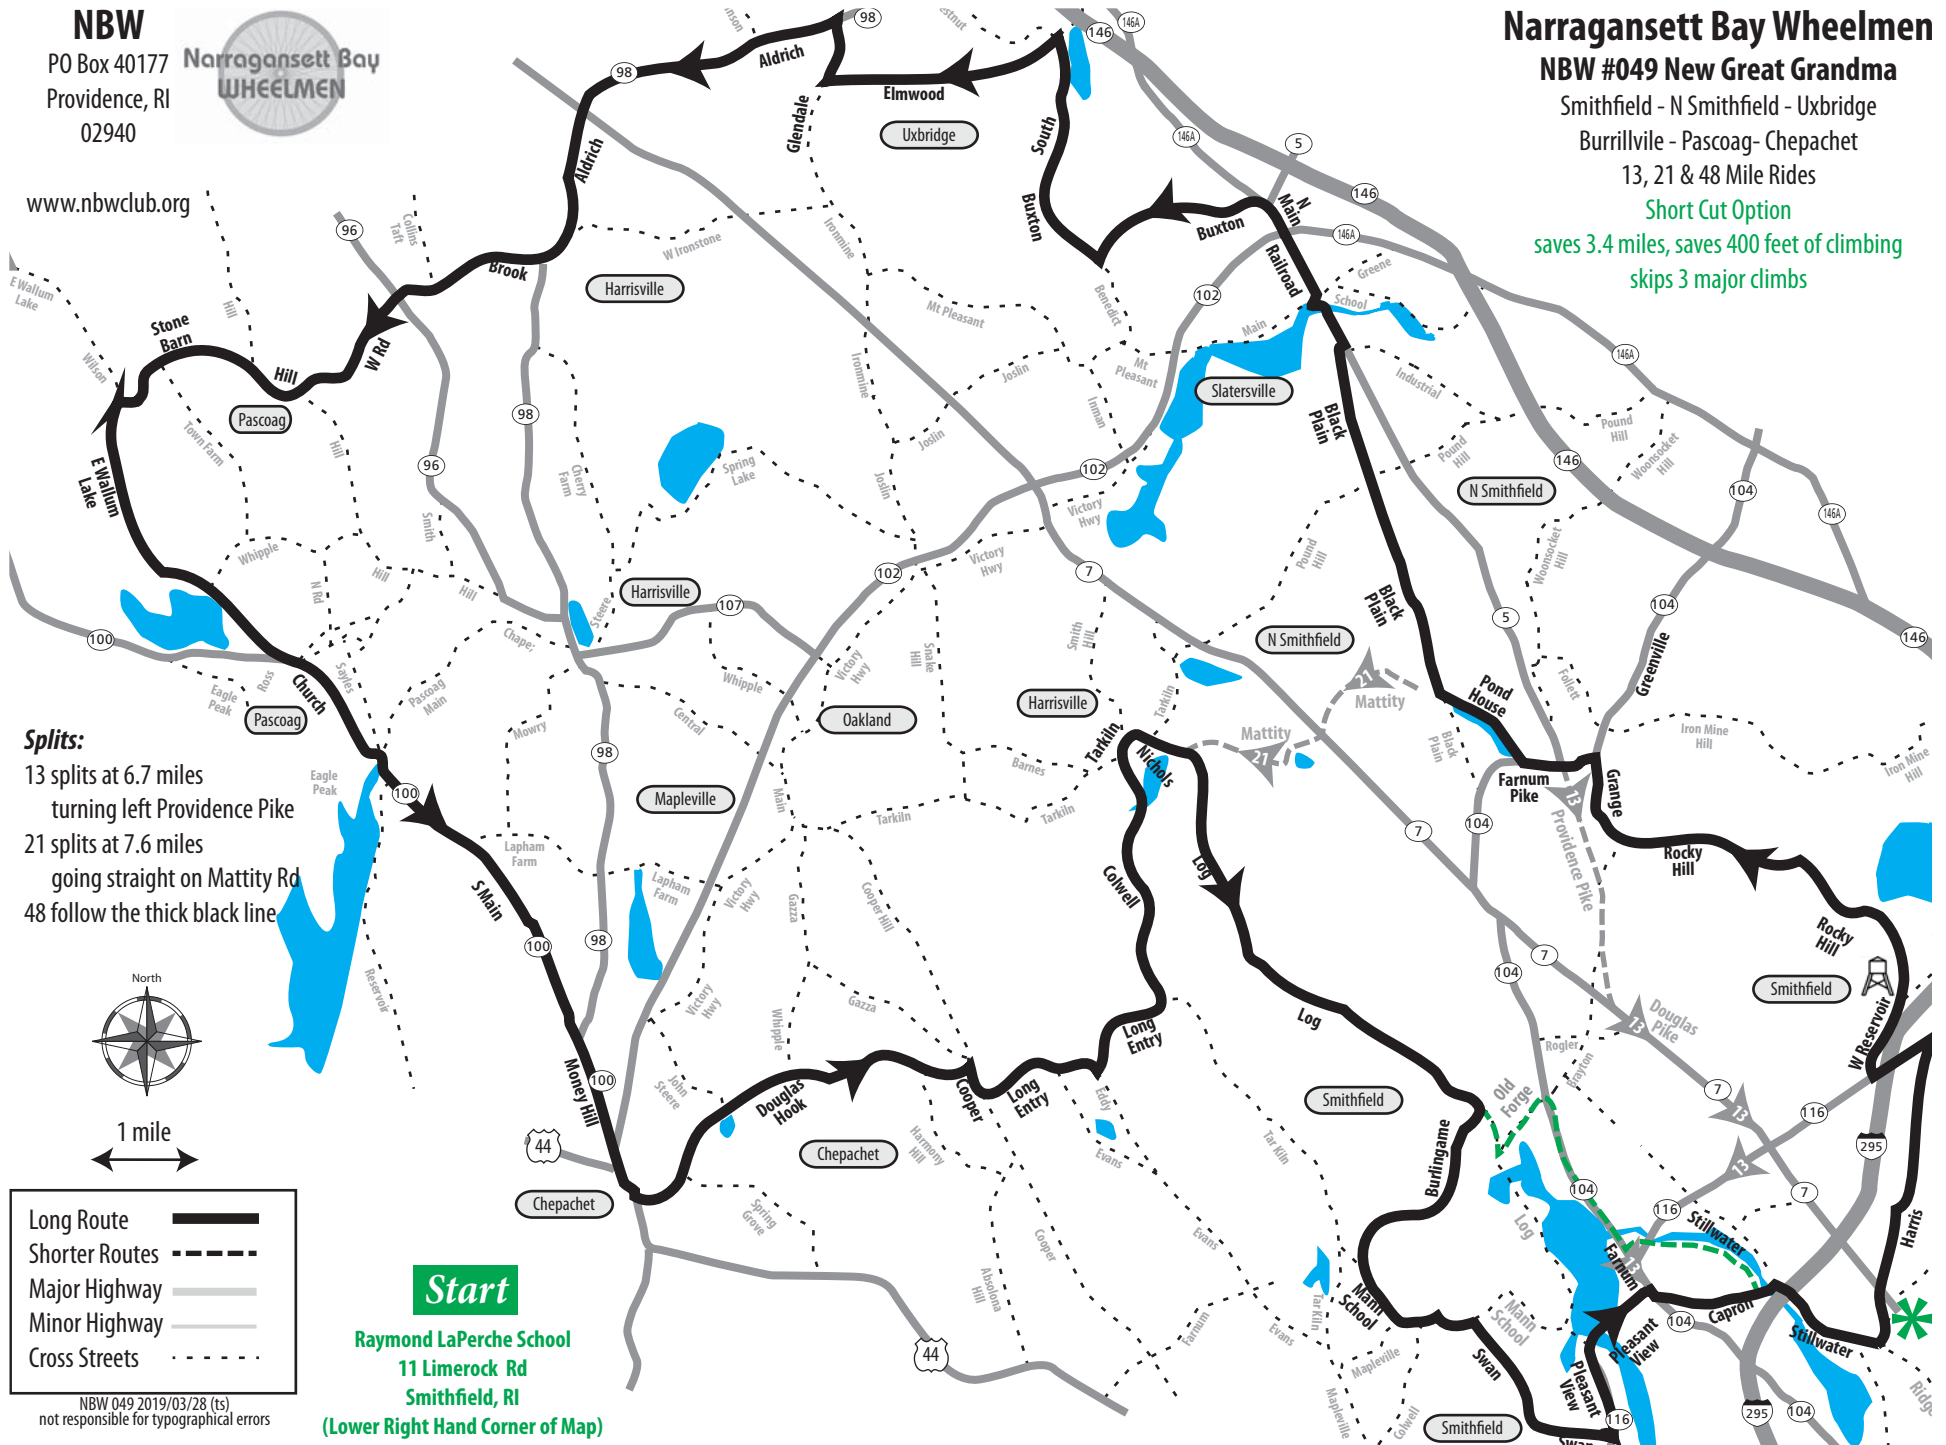

NBW

PO Box 40177
Providence, RI
02940

Narragansett Bay
WHEELMEN

www.nbwclub.org

Narragansett Bay Wheelmen

NBW #049 New Great Grandma

Smithfield - N Smithfield - Uxbridge

Burrillville - Pascoag - Chepachet

13, 21 & 48 Mile Rides

Short Cut Option

saves 3.4 miles, saves 400 feet of climbing
skips 3 major climbs

Splits:

- 13 splits at 6.7 miles turning left Providence Pike
- 21 splits at 7.6 miles going straight on Mattity Rd
- 48 follow the thick black line

1 mile

Long Route	—
Shorter Routes	- - -
Major Highway	—
Minor Highway	—
Cross Streets	- · - · -

NBW 049 2019/03/28 (ts)
not responsible for typographical errors

Start

Raymond LaPerche School
11 Limerock Rd
Smithfield, RI

(Lower Right Hand Corner of Map)