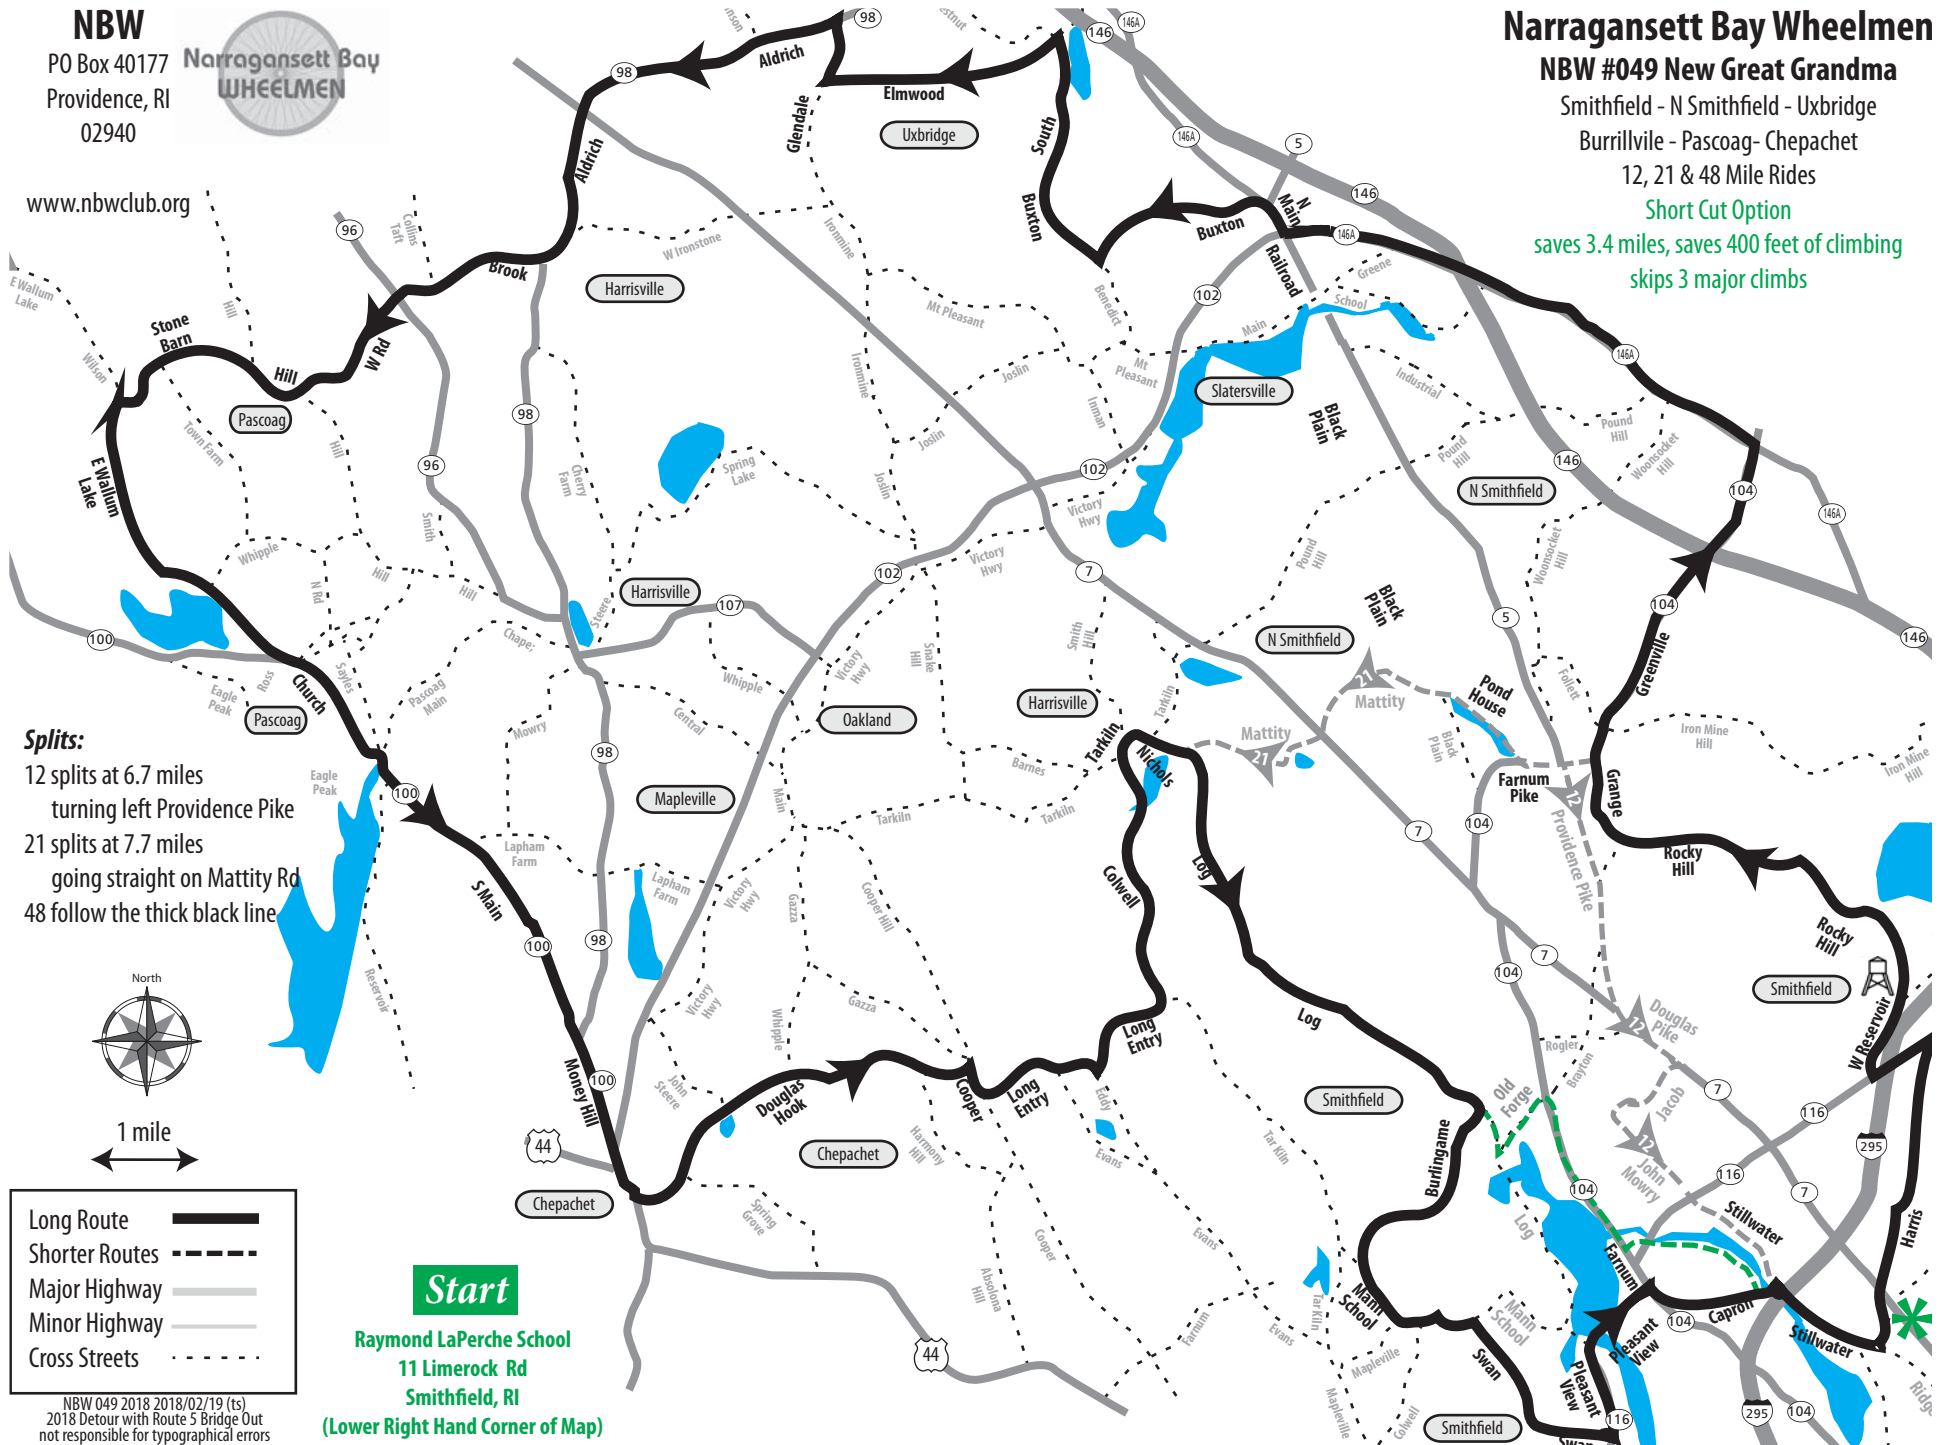

## NBW #049 New Great Grandma

Smithfield - N Smithfield - Uxbridge

Burrillville - Pascoag- Chepachet

12, 21 & 48 Mile Rides

Short Cut Option

saves 3.4 miles, saves 400 feet of climbing  
skips 3 major climbs

### Splits:

- 12 splits at 6.7 miles turning left Providence Pike
- 21 splits at 7.7 miles going straight on Mattity Rd
- 48 follow the thick black line

1 mile

Long Route	—
Shorter Routes	- - -
Major Highway	—
Minor Highway	—
Cross Streets	- · - · -

**Start**

Raymond LaPerche School  
11 Limerock Rd  
Smithfield, RI

(Lower Right Hand Corner of Map)

NBW 049 2018 2018/02/19 (ts)  
2018 Detour with Route 5 Bridge Out  
not responsible for typographical errors